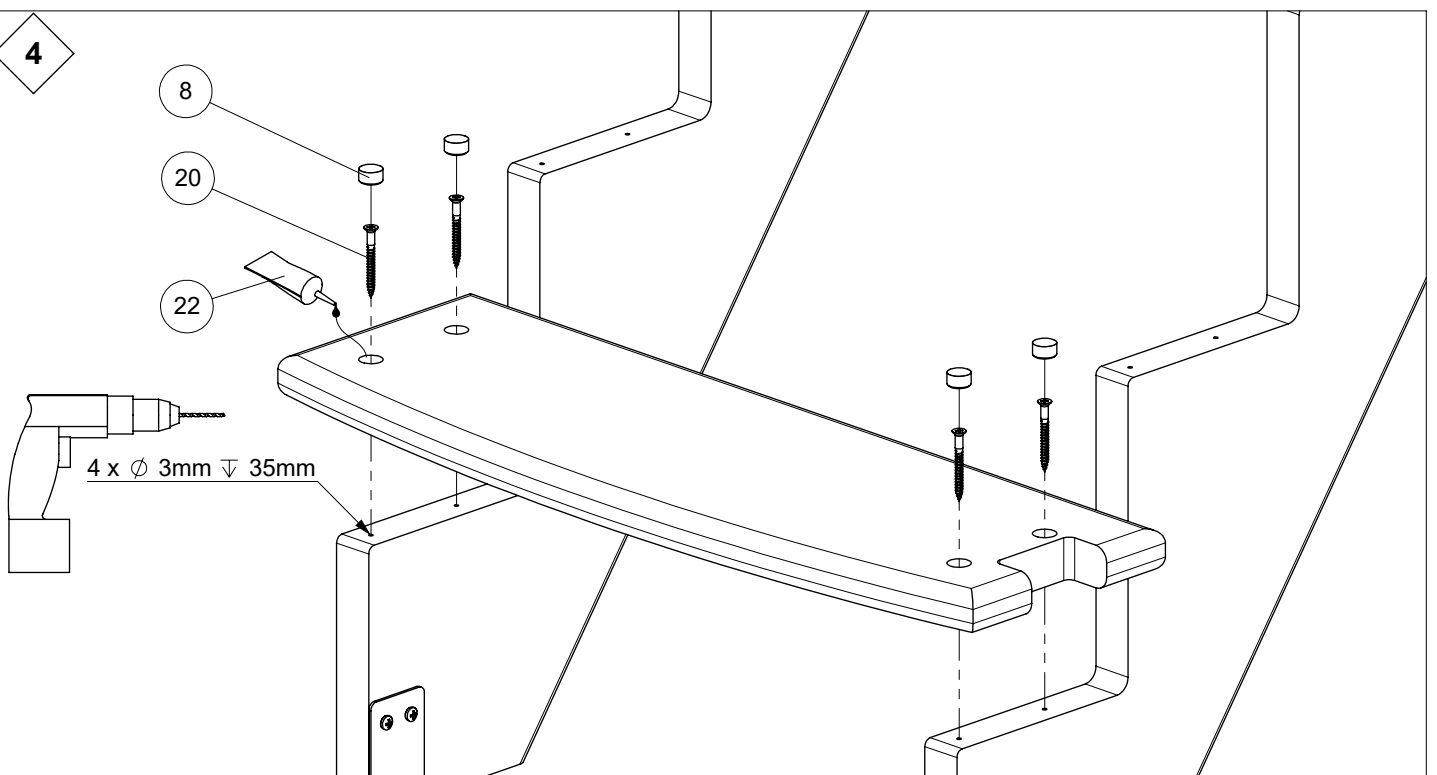

LYON

Installation instruction
Montageanleitung
Instruction de montage

1

		Y: 220mm	
N [st / p]	Z [mm]	X [mm]	
		B: 650mm	B: 750mm
11	2420	1810	1810
12	2640	1970	1970
13	2860	2130	2130

2

3

4

6