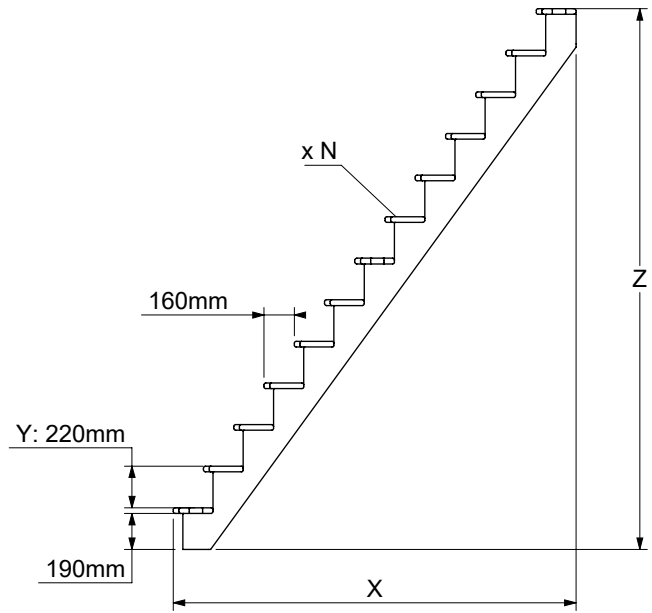

LYON

Installation instruction
Montageanleitung
Instruction de montage

1

		Y: 220mm	
N [st / p]	Z [mm]	X [mm]	
		B: 650mm	B: 750mm
11	2420	1810	1810
12	2640	1970	1970
13	2860	2130	2130

2

3

4

6

7

8

7

8

9