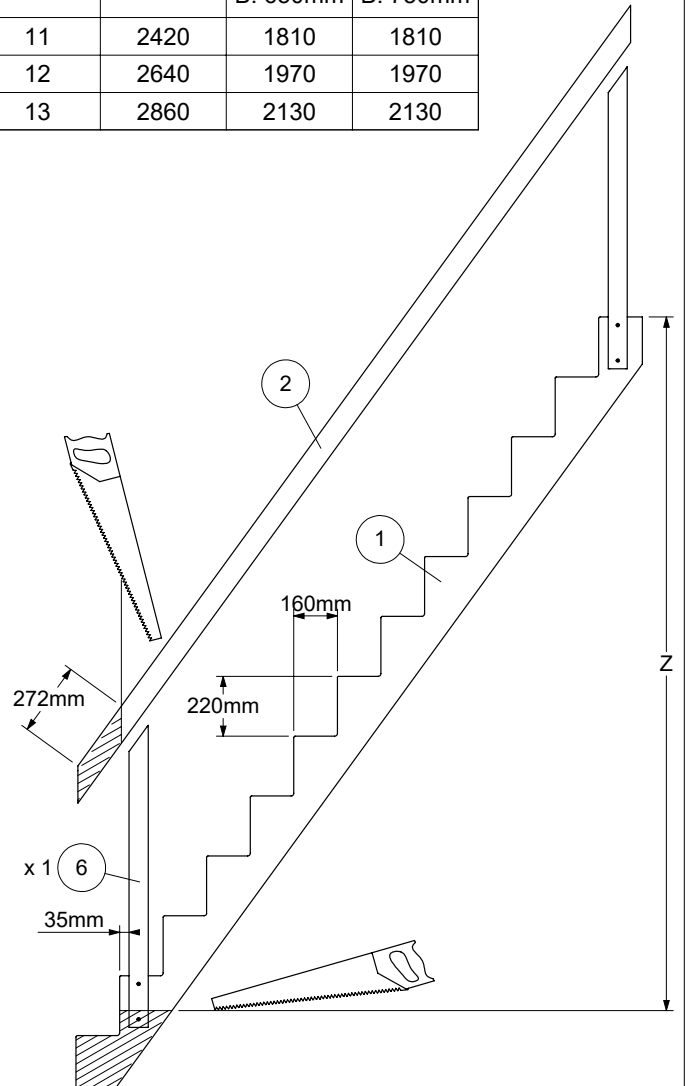

LYON

Installation instruction
Montageanleitung
Instruction de montage

1

		Y: 220mm	
N [st / p]	Z [mm]	X [mm]	
		B: 650mm	B: 750mm
11	2420	1810	1810
12	2640	1970	1970
13	2860	2130	2130

2

3

4

6

7

8

7

8

9