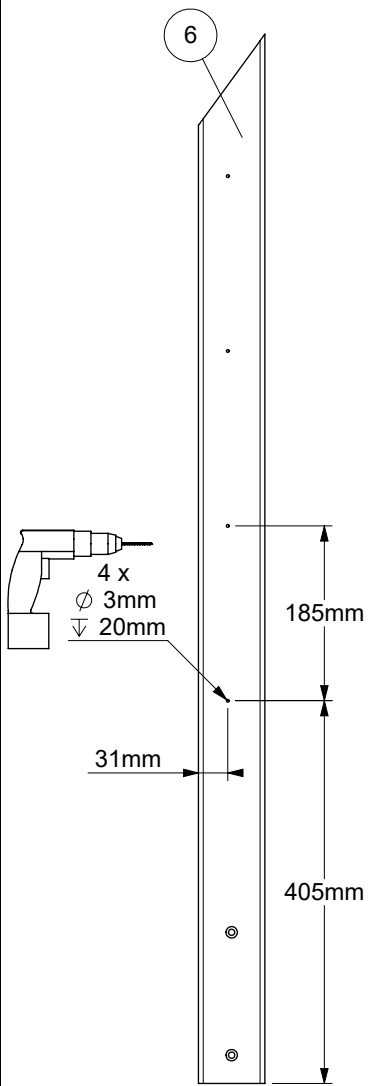

LYON

Installation instruction
Montageanleitung
Instruction de montage

1

		Y: 220mm	
N [st / p]	Z [mm]	X [mm]	
		B: 650mm	B: 750mm
11	2420	1810	1810
12	2640	1970	1970
13	2860	2130	2130

2

3

4

6

7

8

7

8

9