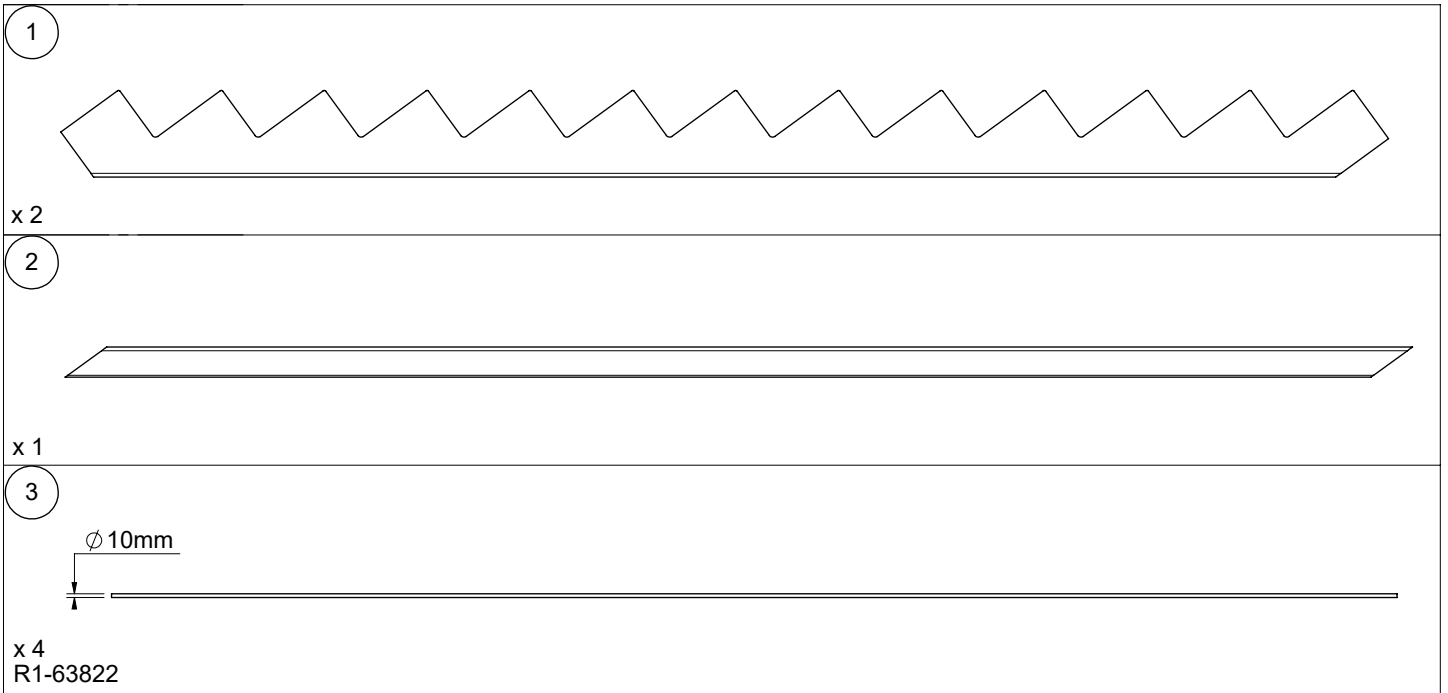

LYON

Installation instruction
Montageanleitung
Instruction de montage

1

		Y: 220mm	
N [st / p]	Z [mm]	X [mm]	
		B: 650mm	B: 750mm
11	2420	1810	1810
12	2640	1970	1970
13	2860	2130	2130

2

3

4

6