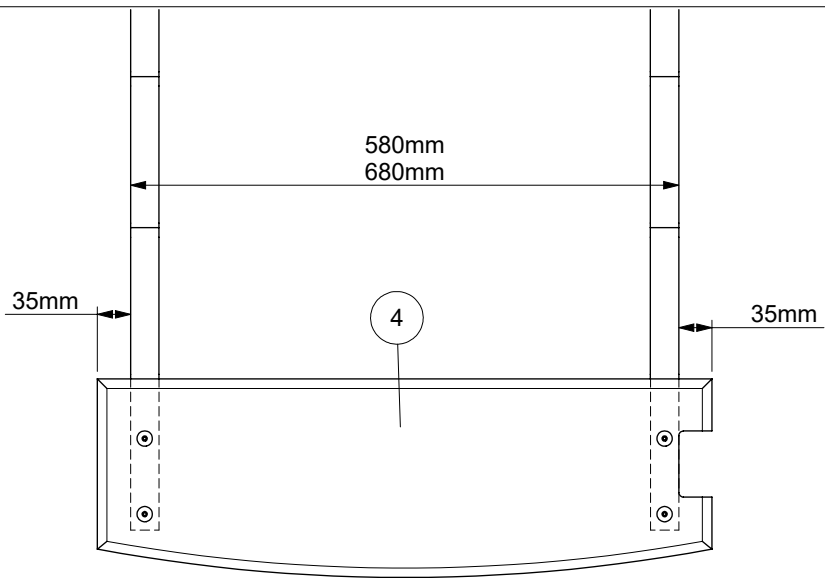

LYON

Installation instruction
Montageanleitung
Instruction de montage

1

		Y: 220mm	
N [st / p]	Z [mm]	X [mm]	
		B: 650mm	B: 750mm
11	2420	1810	1810
12	2640	1970	1970
13	2860	2130	2130

2

3

4

6

7

8

7

8

9