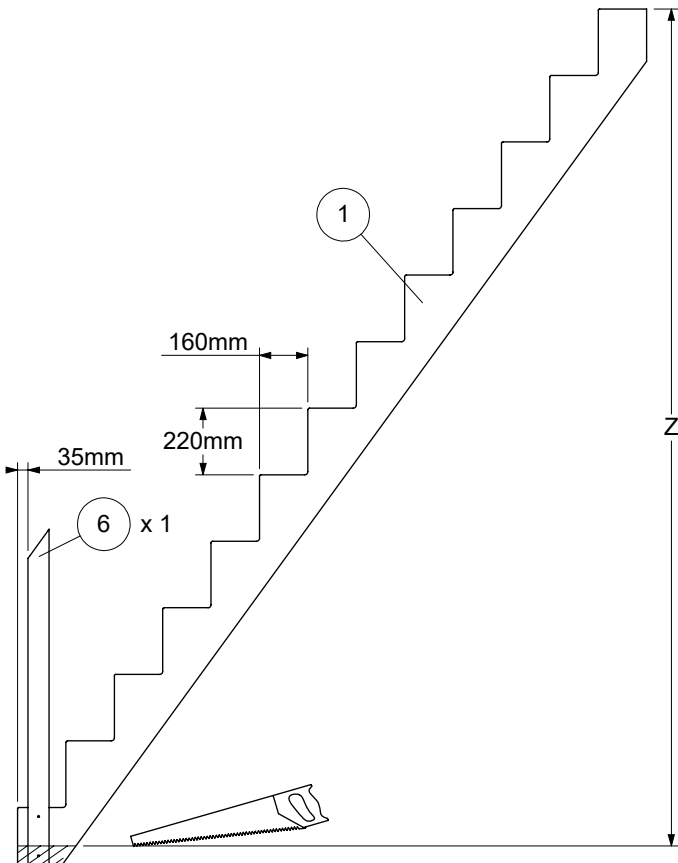

LYON

Installation instruction
Montageanleitung
Instruction de montage

1

		Y: 220mm	
N [st / p]	Z [mm]	X [mm]	
		B: 650mm	B: 750mm
11	2420	1810	1810
12	2640	1970	1970
13	2860	2130	2130

2

3

4

6

7

8

7

8

9