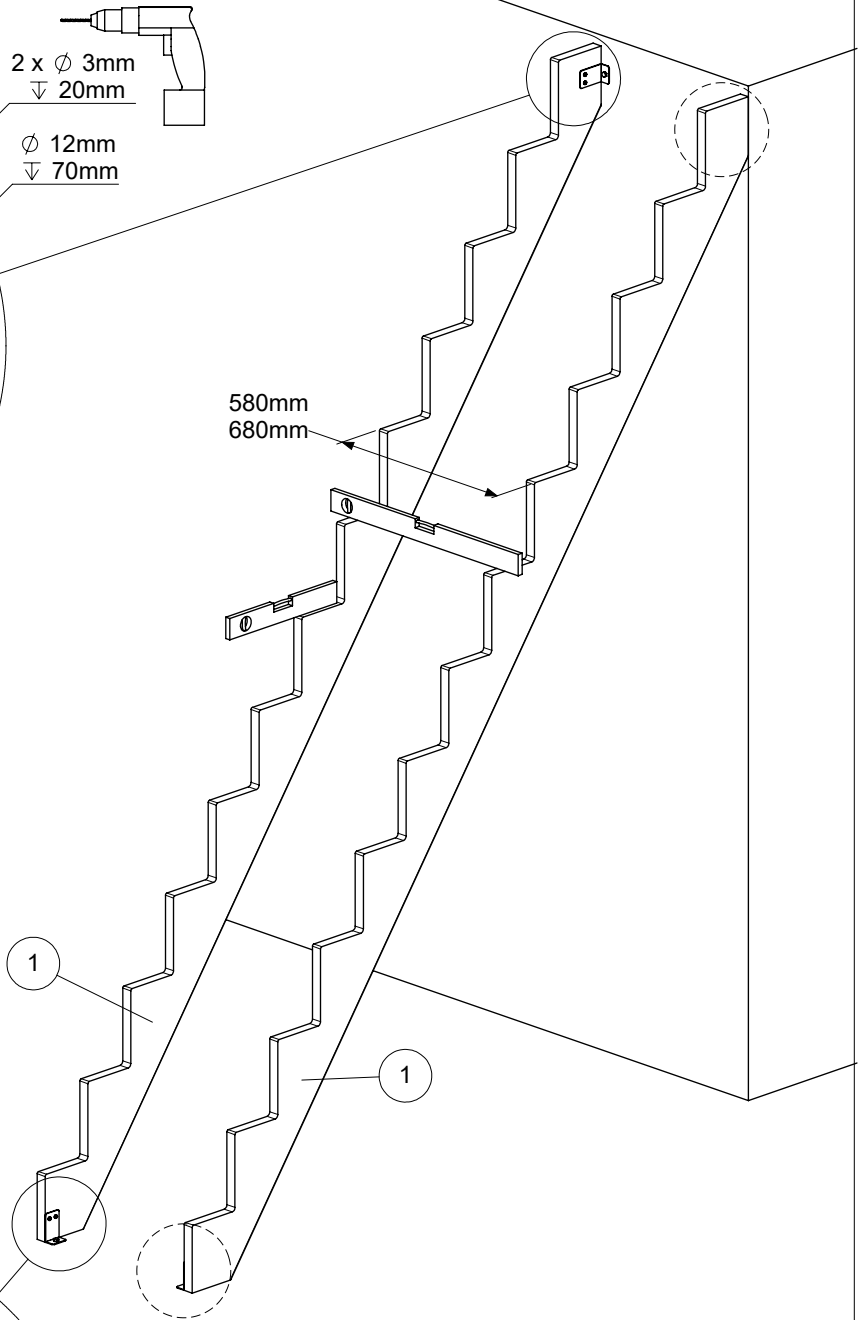

LYON

Installation instruction
Montageanleitung
Instruction de montage

1

		Y: 220mm	
N [st / p]	Z [mm]	X [mm]	
		B: 650mm	B: 750mm
11	2420	1810	1810
12	2640	1970	1970
13	2860	2130	2130

2

3

4

6

7

8

7

8

9