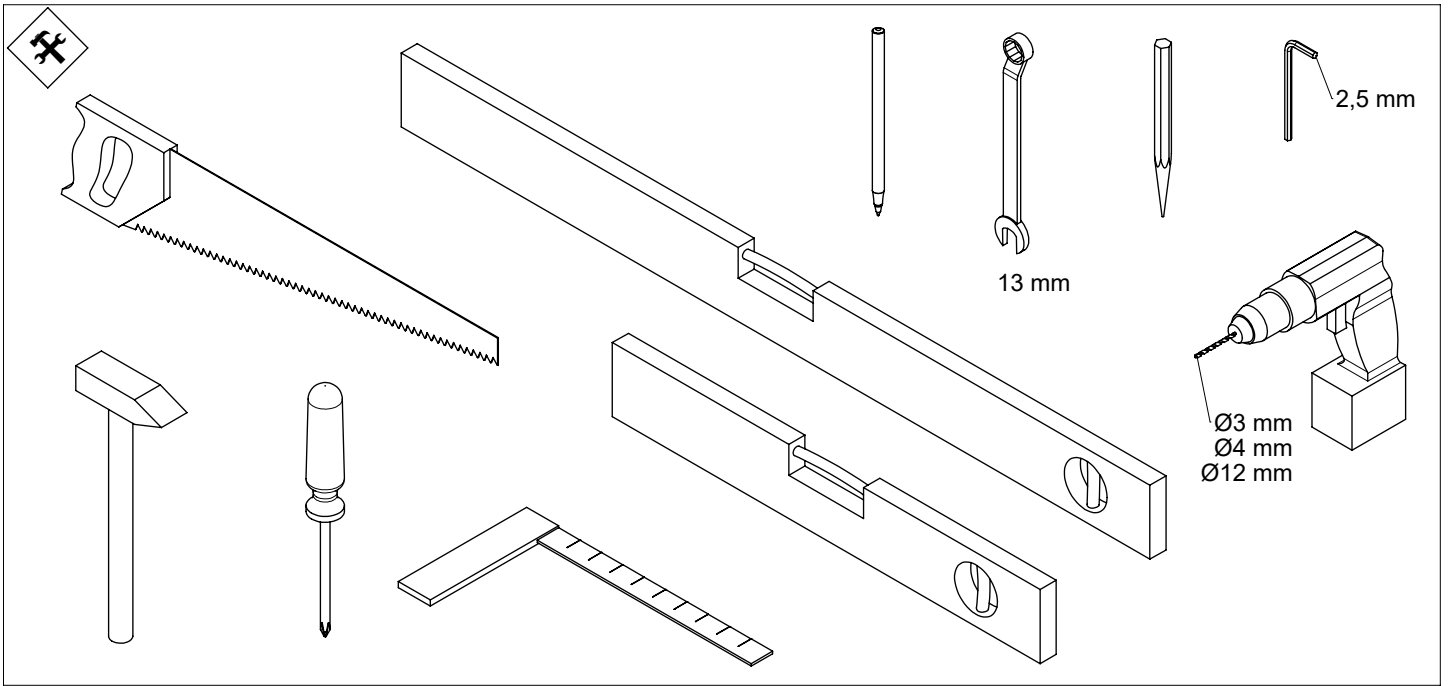

LYON

Installation instruction
Montageanleitung
Instruction de montage

1

		Y: 220mm	
N [st / p]	Z [mm]	X [mm]	
		B: 650mm	B: 750mm
11	2420	1810	1810
12	2640	1970	1970
13	2860	2130	2130

2

3

4

6