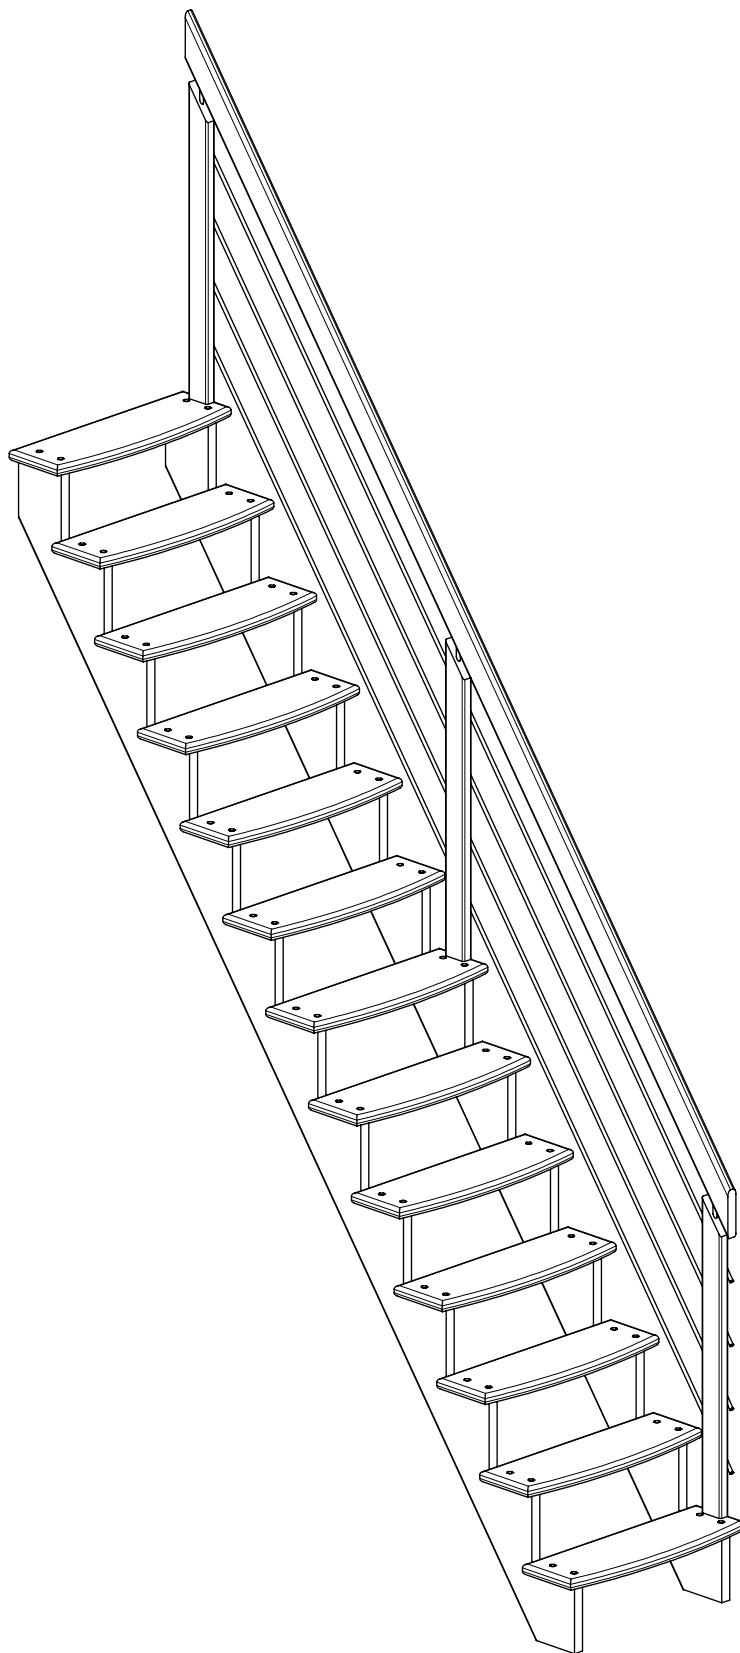

LYON

Installation instruction
Montageanleitung
Instruction de montage

1

		Y: 220mm	
N [st / p]	Z [mm]	X [mm]	
		B: 650mm	B: 750mm
11	2420	1810	1810
12	2640	1970	1970
13	2860	2130	2130

2

3

4

6

7

8

7

8

9