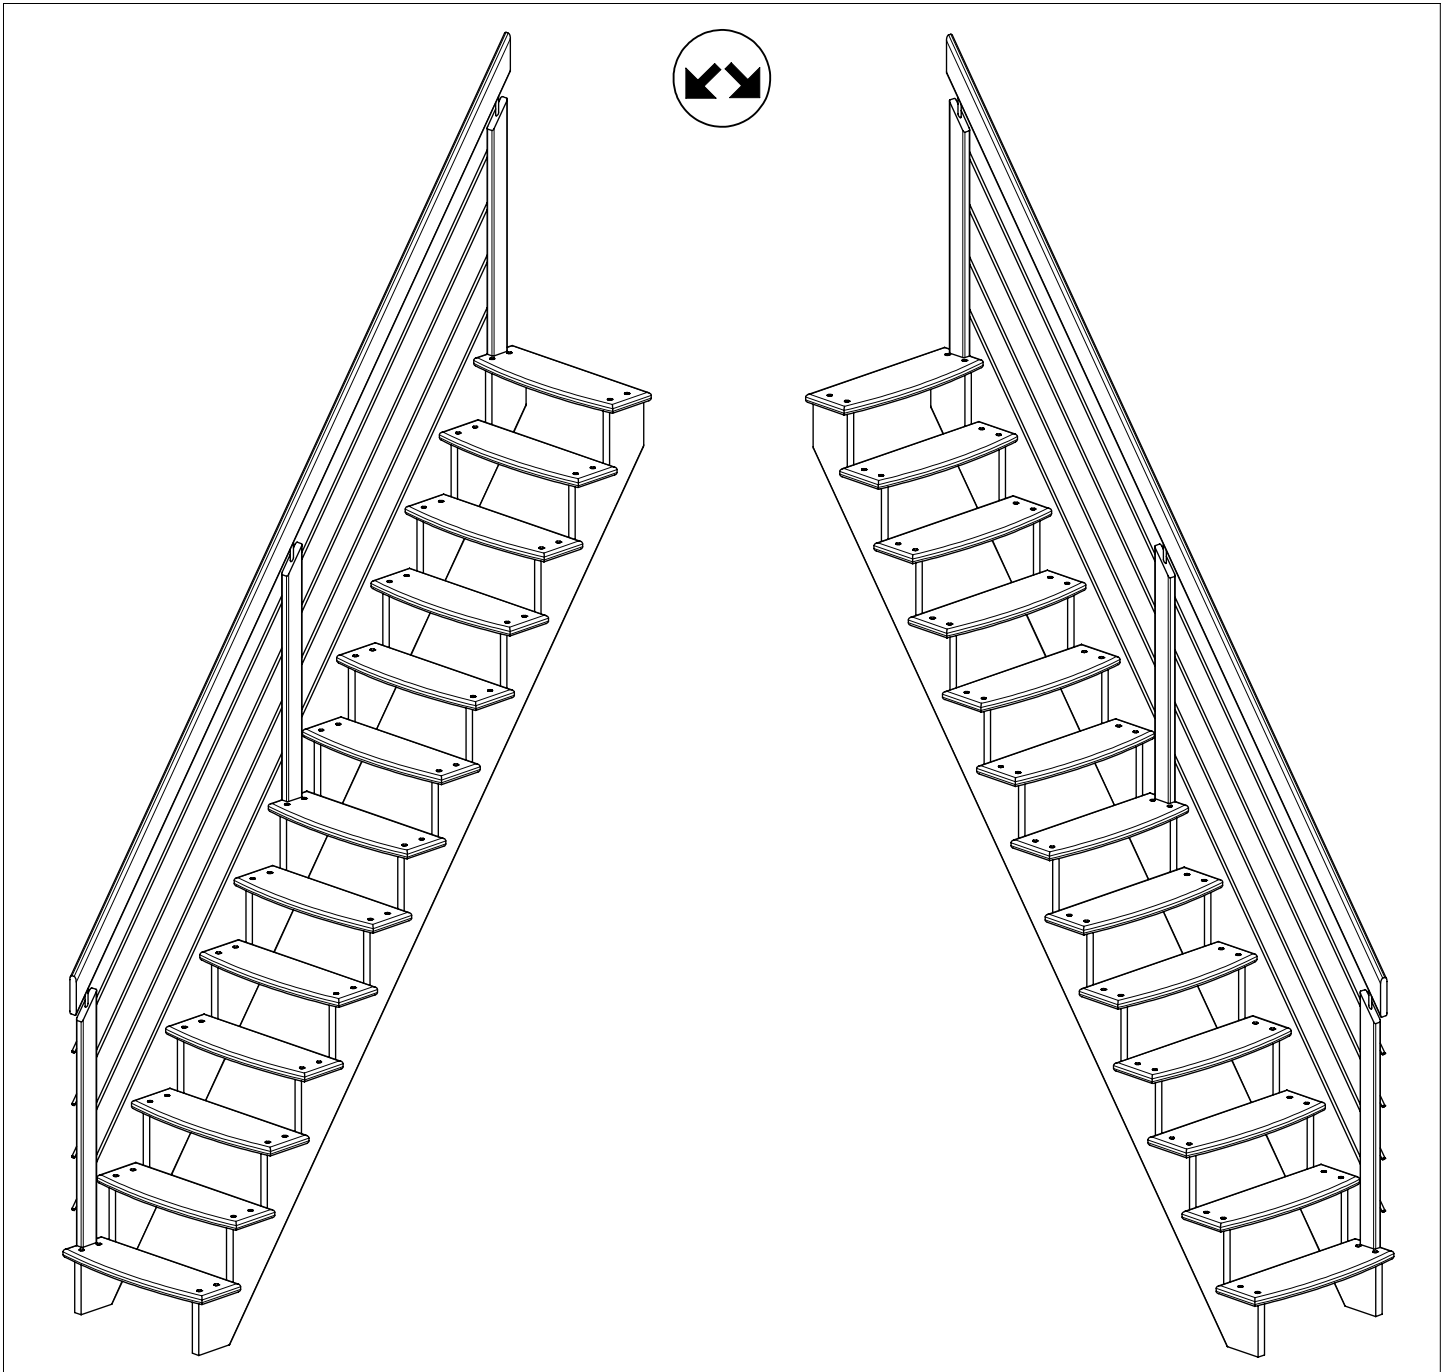

LYON

Installation instruction
Montageanleitung
Instruction de montage

1

		Y: 220mm	
N [st / p]	Z [mm]	X [mm]	
		B: 650mm	B: 750mm
11	2420	1810	1810
12	2640	1970	1970
13	2860	2130	2130

2

3

4

6