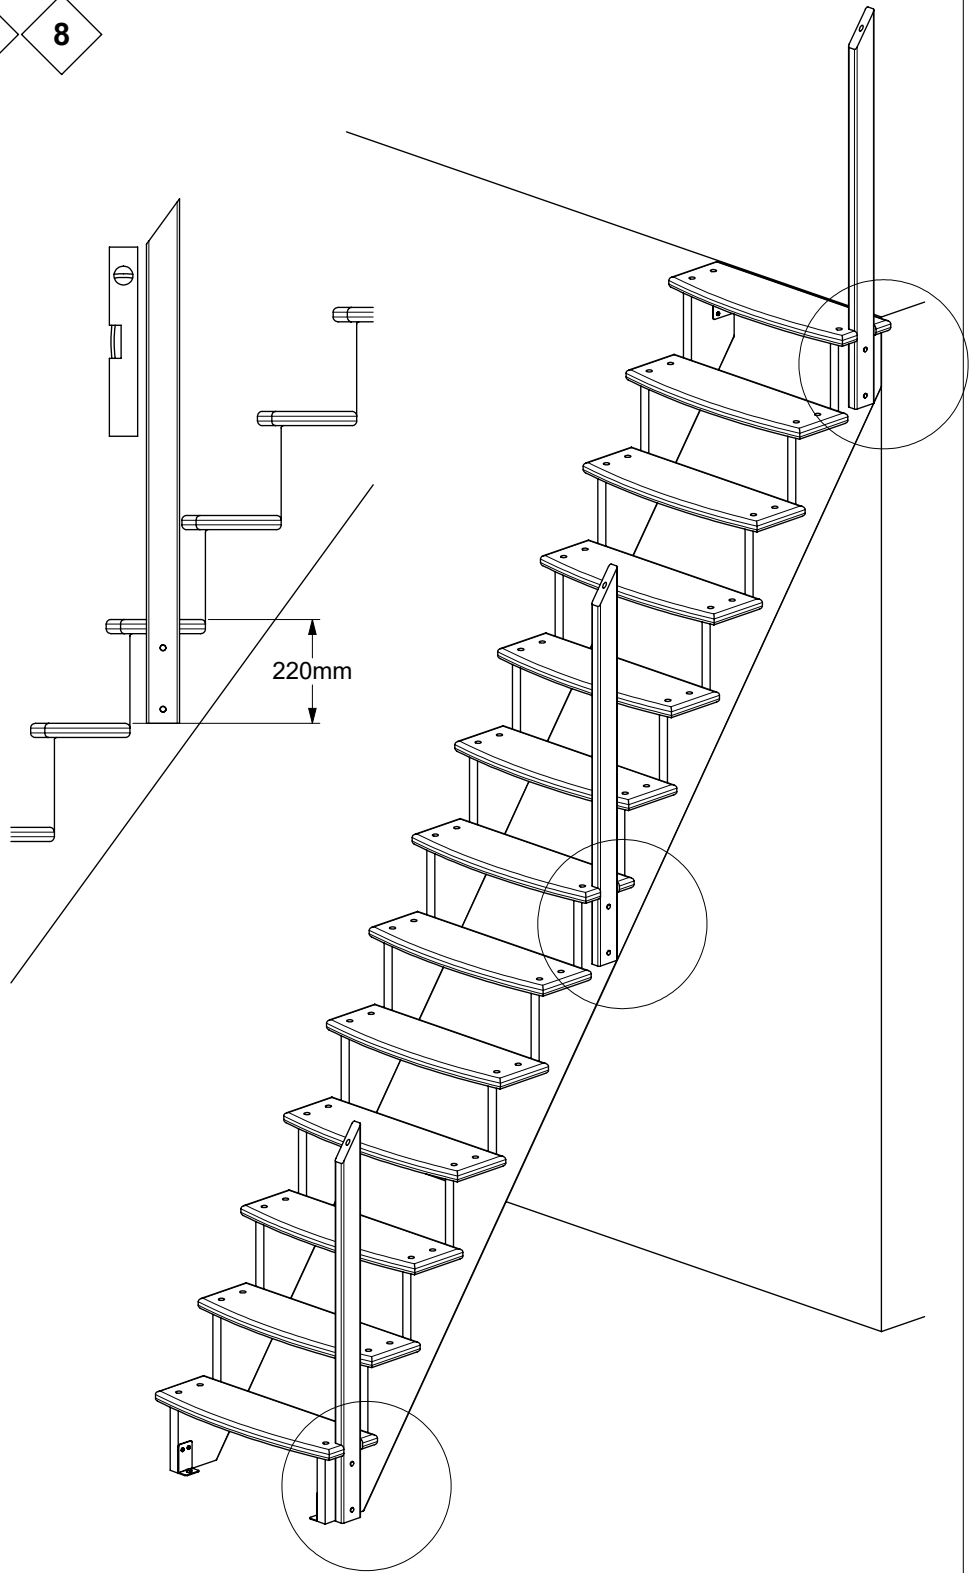

LYON

Installation instruction
Montageanleitung
Instruction de montage

1

		Y: 220mm	
N [st / p]	Z [mm]	X [mm]	
		B: 650mm	B: 750mm
11	2420	1810	1810
12	2640	1970	1970
13	2860	2130	2130

2

3

4

6

7

8

7

8

9