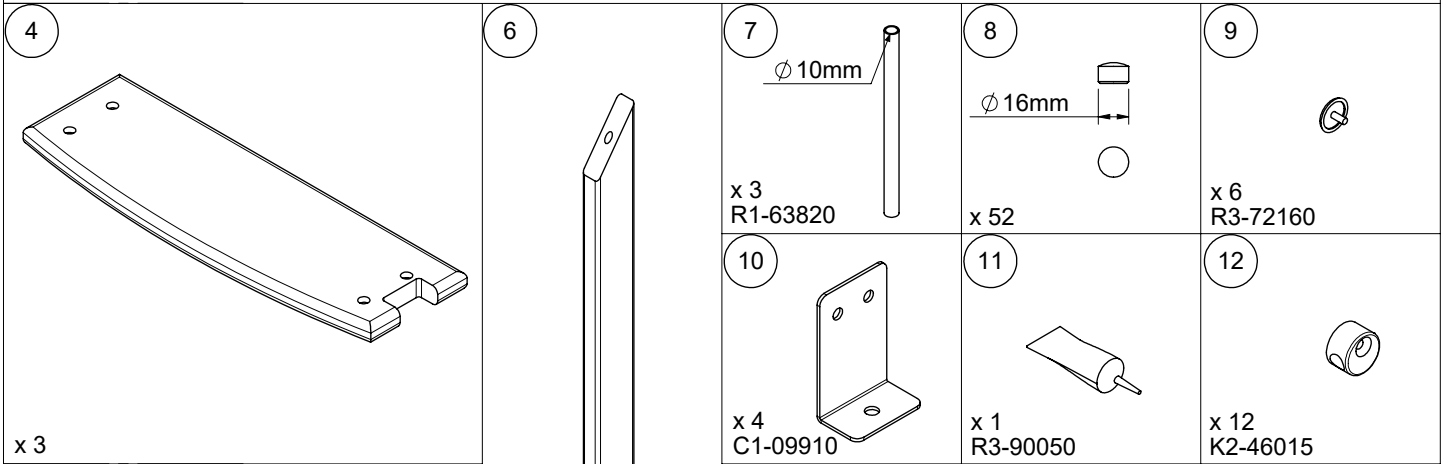

LYON

Installation instruction
Montageanleitung
Instruction de montage

1

		Y: 220mm	
N [st / p]	Z [mm]	X [mm]	
		B: 650mm	B: 750mm
11	2420	1810	1810
12	2640	1970	1970
13	2860	2130	2130

2

3

4

6