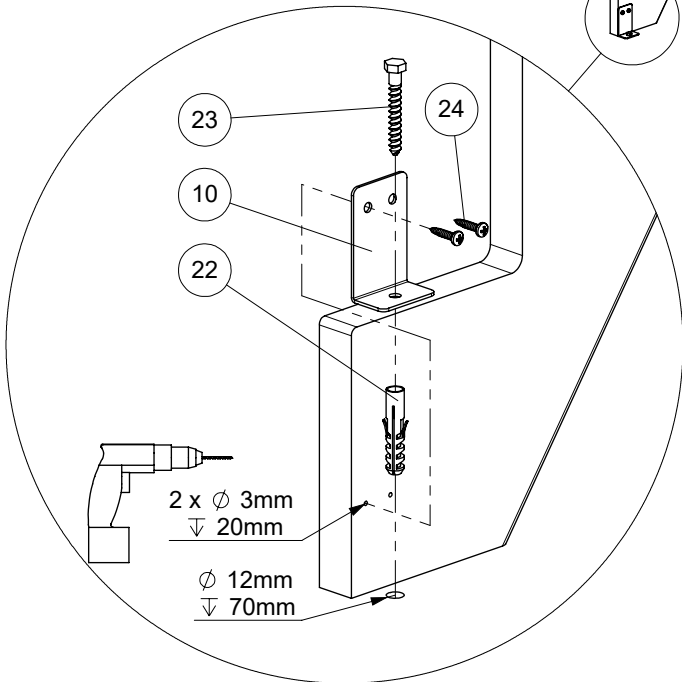

LYON

Installation instruction
Montageanleitung
Instruction de montage

1

		Y: 220mm	
N [st / p]	Z [mm]	X [mm]	
		B: 650mm	B: 750mm
11	2420	1810	1810
12	2640	1970	1970
13	2860	2130	2130

2

3

4

6